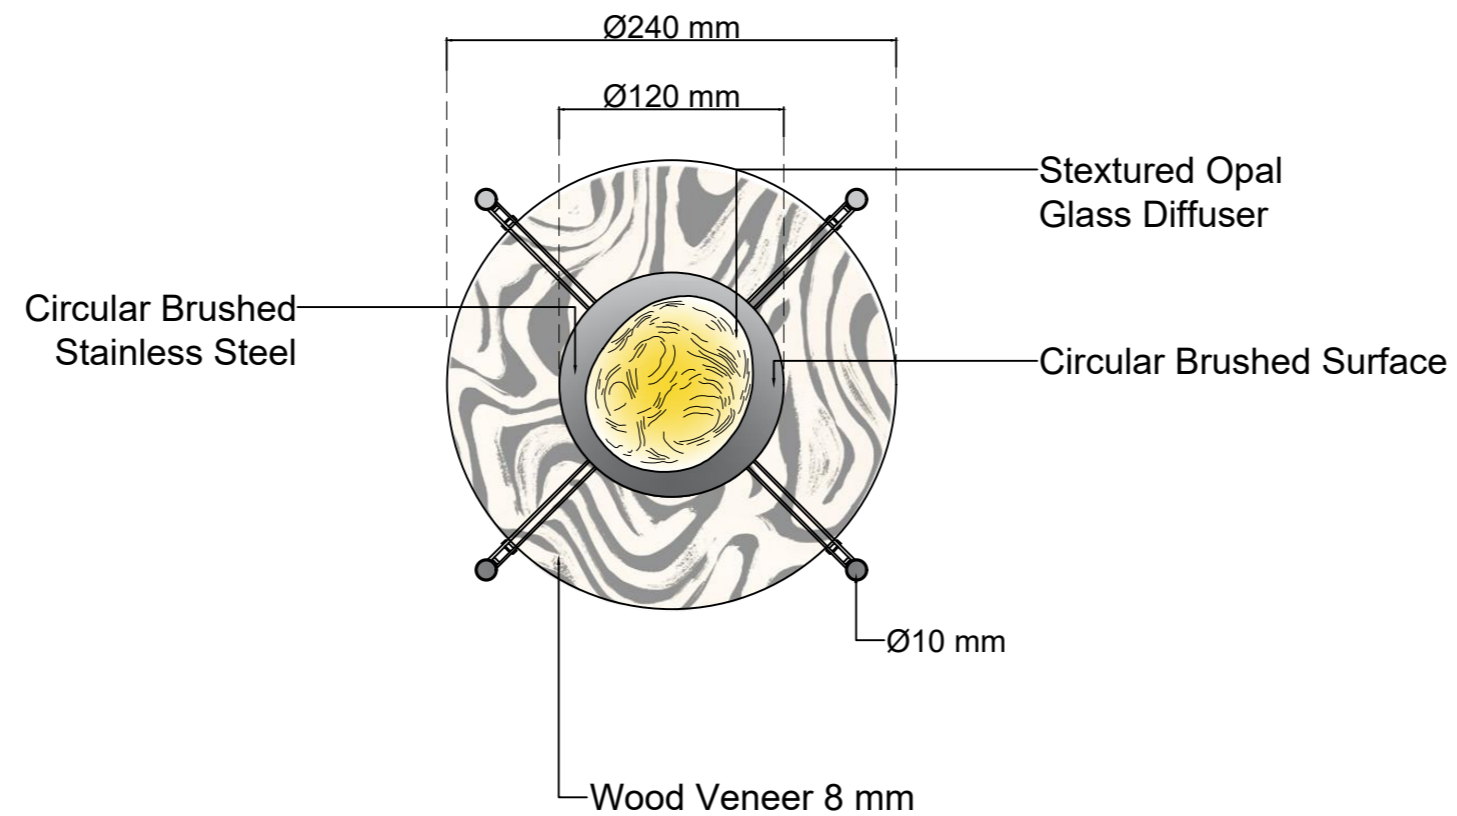

JOB TITLE : LIGHTING PRODUCT DESIGNS

SHEET NAME : 03 MONOLITE · Z

SHEET NO : III

DESIGN : XYZ DESIGN

DRAWING : INTERIOR ARCHITECT - MERVE YASAR

APPROVAL DATE : . . / . . / 2025

DESIGN LOCATION

Province : Istanbul

### PLAN VIEW