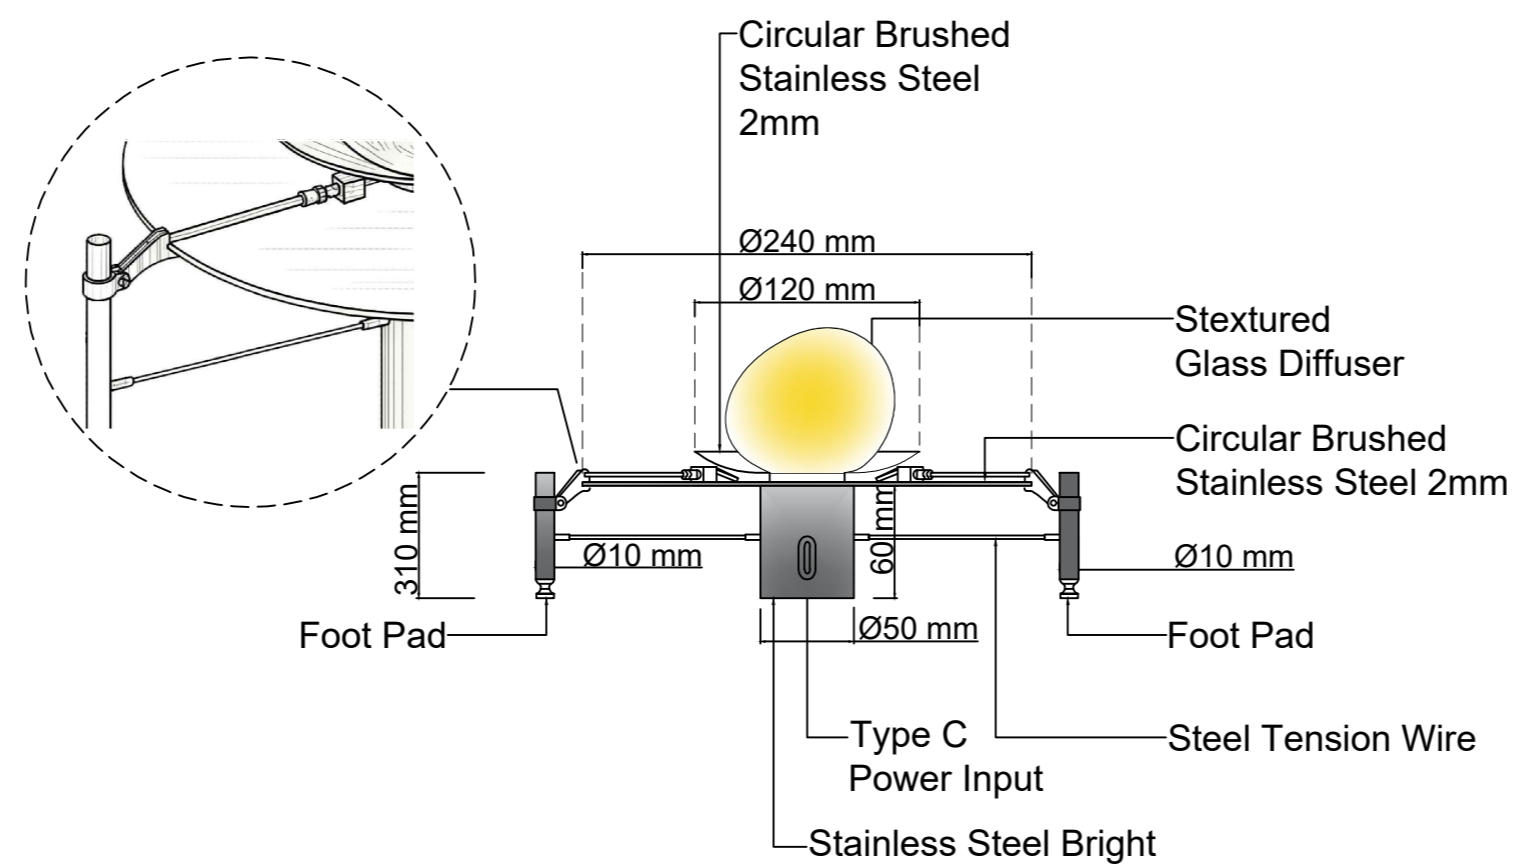

02 // MONOLITE - Table Lamp

PLAN VIEW

RENDERED VISUAL

APPEARANCE

PERSPECTIVE