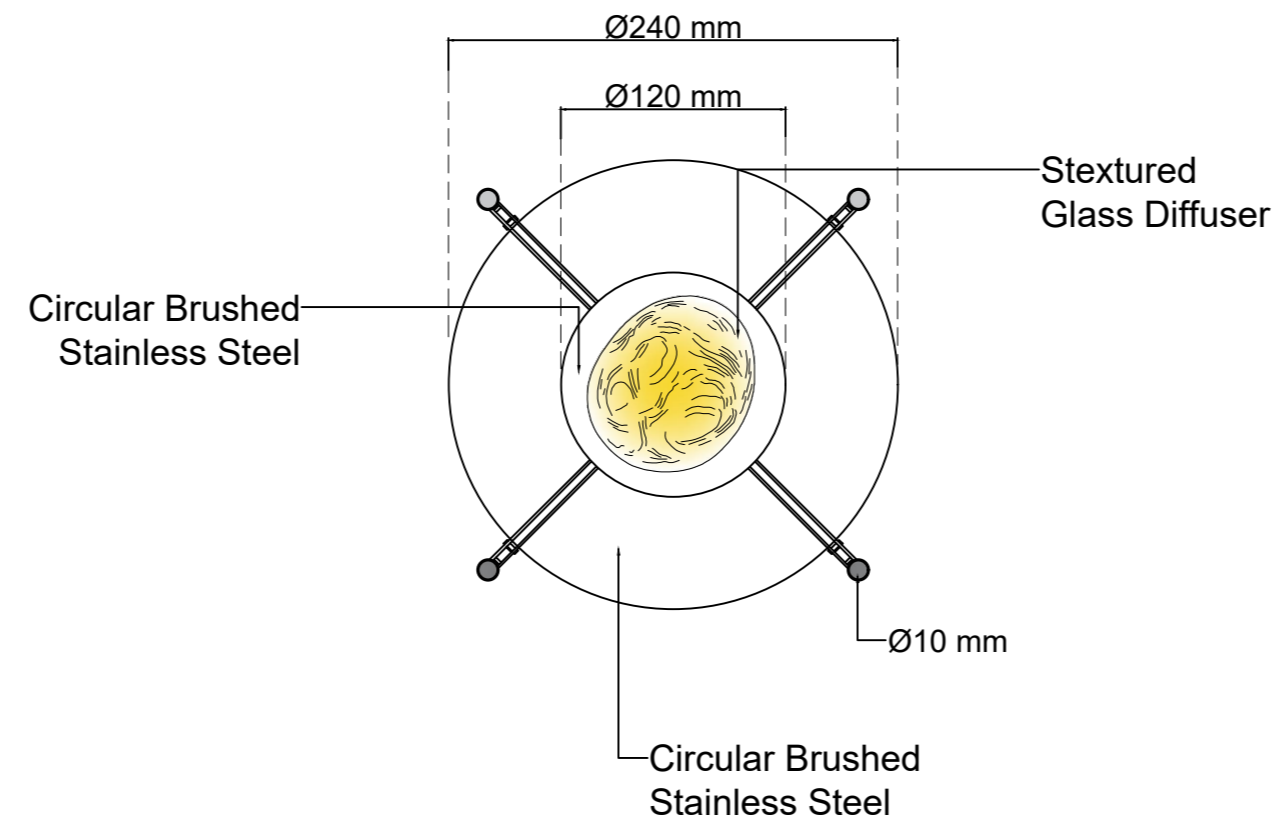

JOB TITLE : LIGHTING PRODUCT DESIGNS

SHEET NAME : 02 MONOLITE

SHEET NO : II

DESIGN : XYZ DESIGN
DRAWING : INTERIOR ARCHITECT - MERVE YASAR

APPROVAL DATE : . . / . . / 2025

DESIGN LOCATION

Province : Istanbul
Country : Turkey

02 // MONOLITE - Table Lamp

PLAN VIEW

RENDERED VISUAL

APPEARANCE

PERSPECTIVE