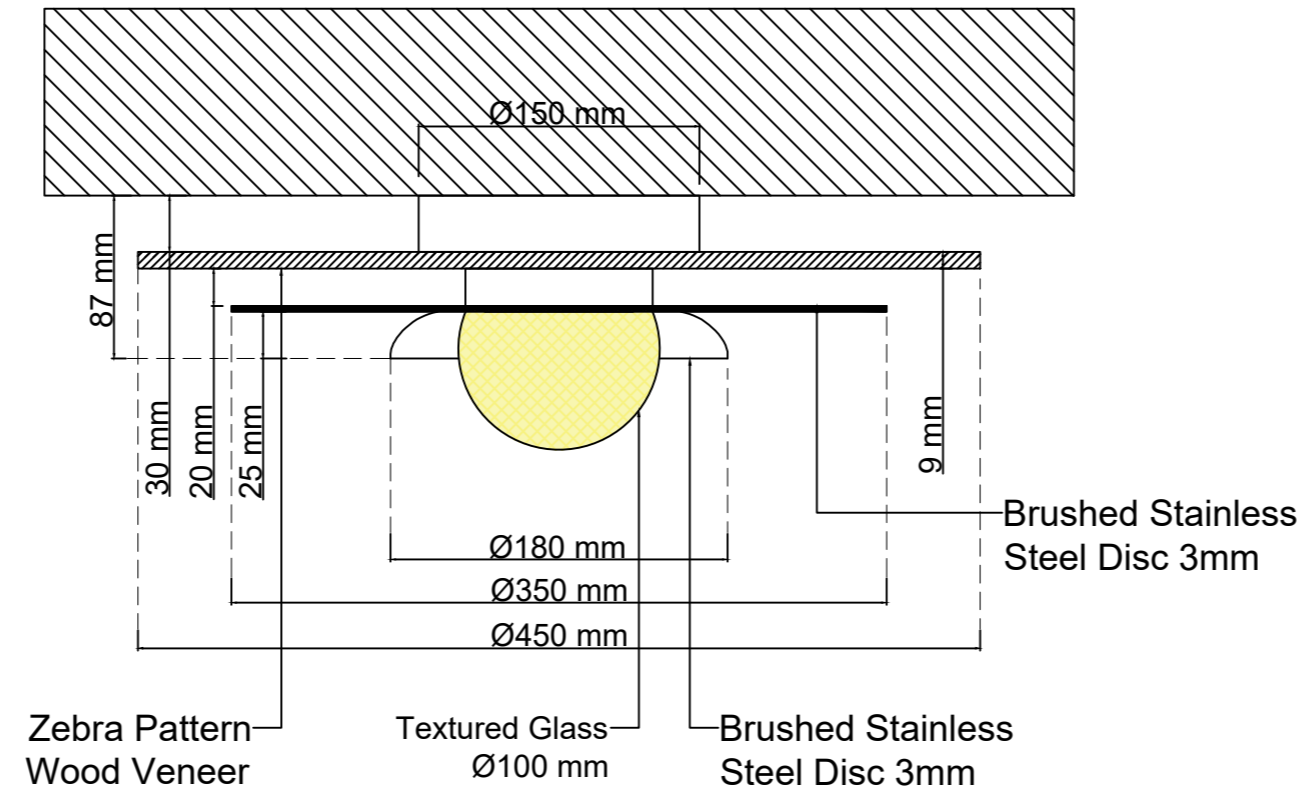

JOB TITLE : LIGHTING PRODUCT DESIGNS

SHEET NAME : 05 MONO DISC · Z

SHEET NO : V

DESIGN : XYZ DESIGN
DRAWING : INTERIOR ARCHITECT - MERVE YASAR

APPROVAL DATE : . . / . . / 2025

DESIGN LOCATION

Province : Istanbul
Country : Turkey

05 // MONO DISC · Z - Sconce and Ceiling Lamp

PLAN VIEW

RENDERED VISUAL

APPEARANCE