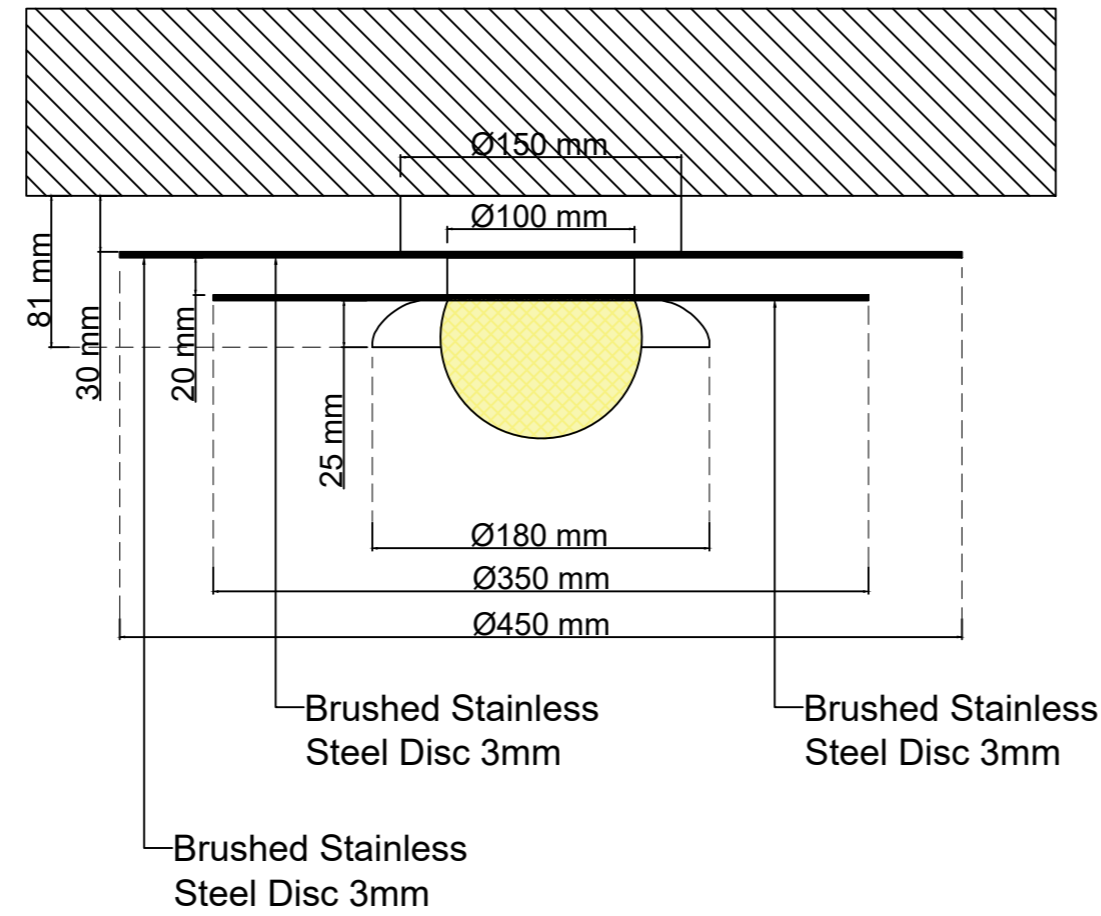

JOB TITLE : LIGHTING PRODUCT DESIGNS

SHEET NAME : 04 MONO DISC

SHEET NO : IV

DESIGN : XYZ DESIGN
DRAWING : INTERIOR ARCHITECT - MERVE YASAR

APPROVAL DATE : . . / . . / 2025

DESIGN LOCATION

Province : Istanbul
Country : Turkey

04 // MONO DISC - Sconce and Ceiling Lamp

PLAN VIEW

DETAIL

APPEARANCE

RENDERED VISUAL