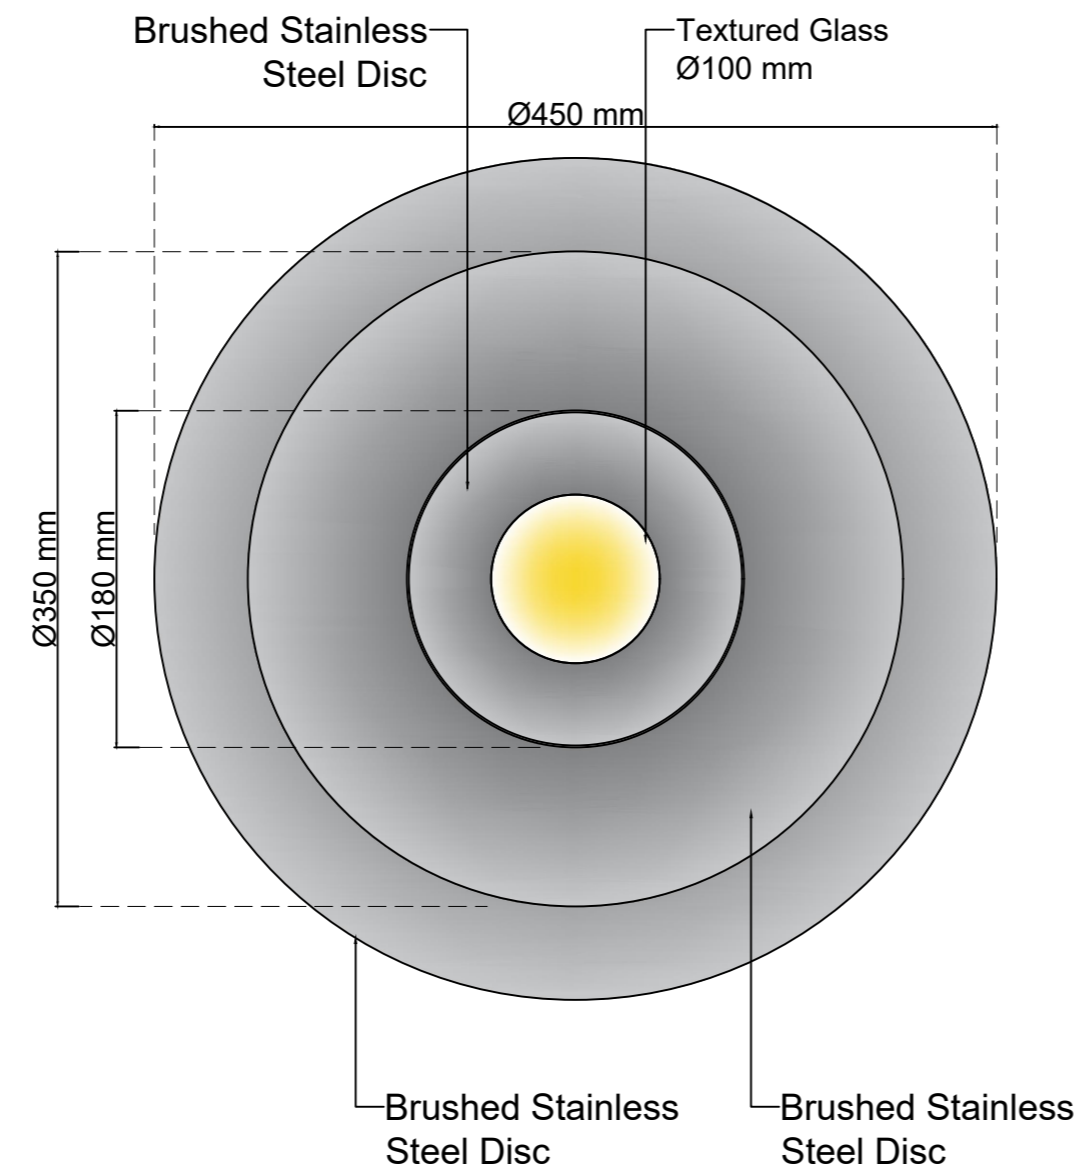

04 // MONO DISC - Sconce and Ceiling Lamp

PLAN VIEW

DETAIL

APPEARANCE

RENDERED VISUAL