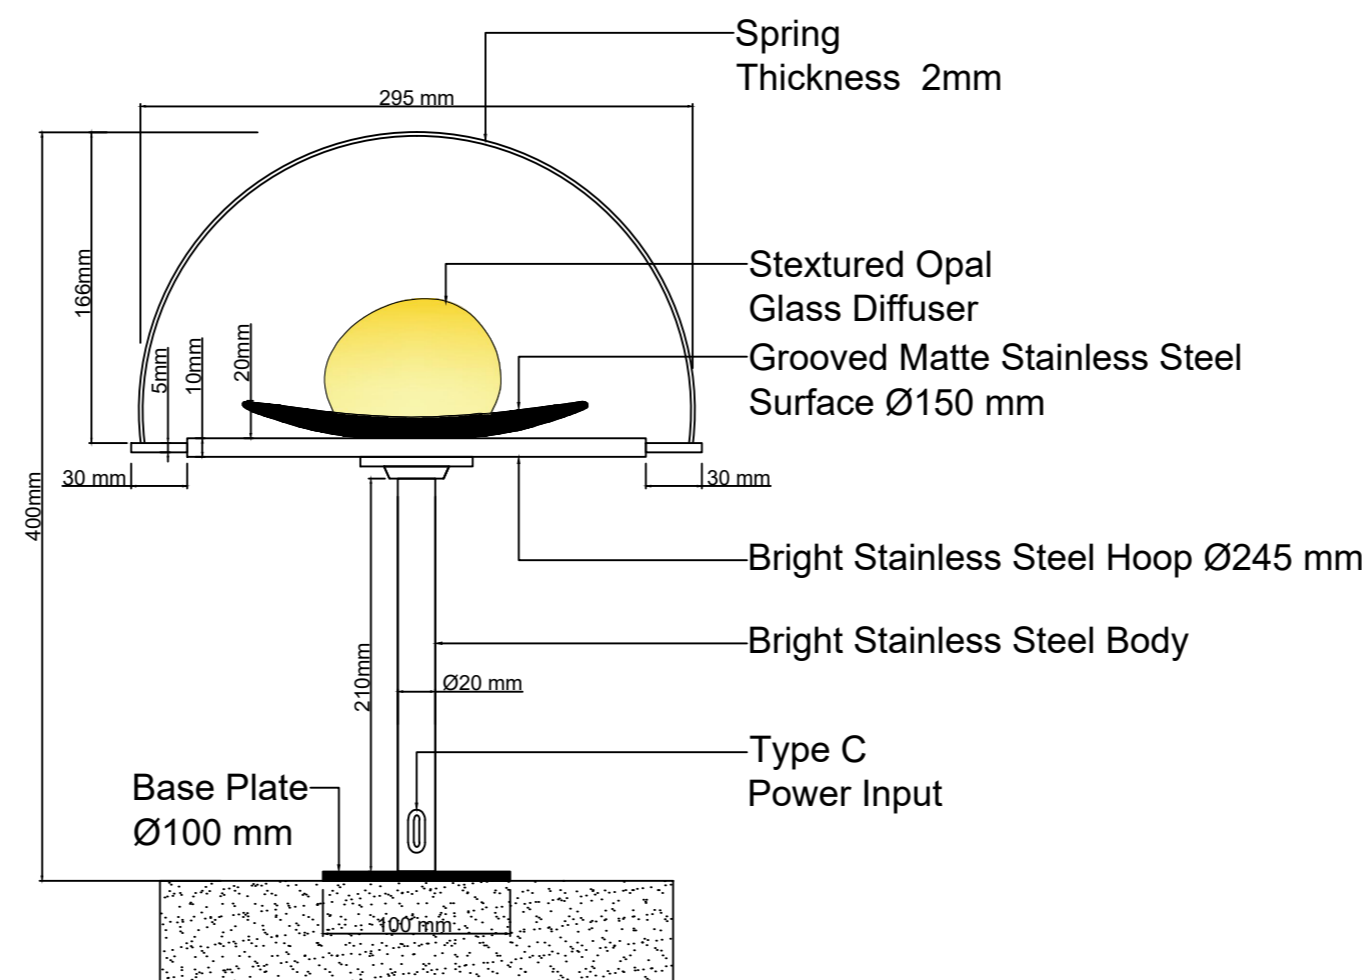

JOB TITLE : LIGHTING PRODUCT DESIGNS

SHEET NAME : 01 MONO ARC

SHEET NO : I

DESIGN : XYZ DESIGN
DRAWING : INTERIOR ARCHITECT - MERVE YASAR

APPROVAL DATE : . . / . . / 2025

DESIGN LOCATION

Province : Istanbul
Country : Turkey

01 // MONO ARC - Table Lamp

APPEARANCE

RENDERED VISUAL

PLAN VIEW