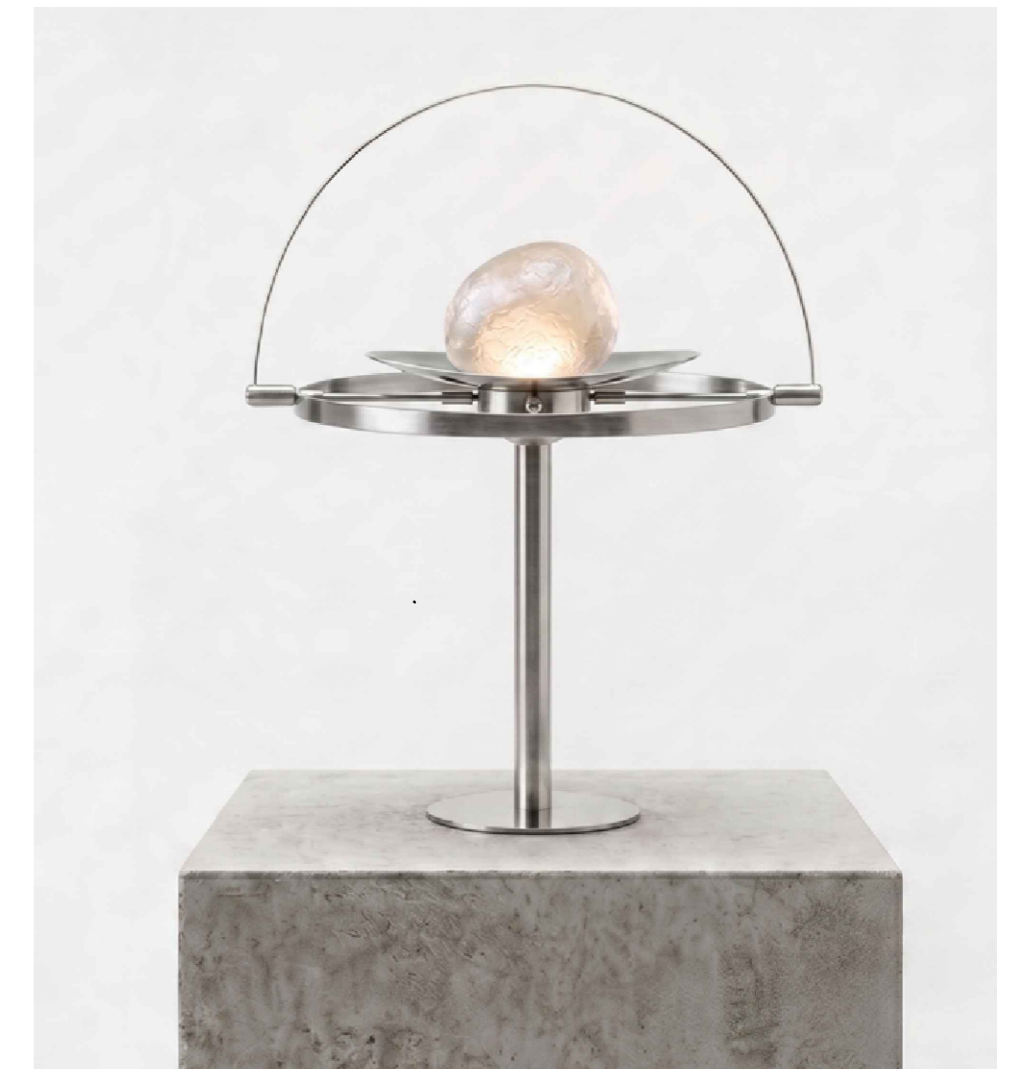

JOB TITLE : LIGHTING PRODUCT DESIGNS

SHEET NAME : 01 MONO ARC

SHEET NO : I

DESIGN : XYZ DESIGN
DRAWING : INTERIOR ARCHITECT - MERVE YASAR

APPROVAL DATE : . . / . . / 2025

DESIGN LOCATION

Province : Istanbul
Country : Turkey

01 // MONO ARC - Table Lamp

APPEARANCE

RENDERED VISUAL

PLAN VIEW